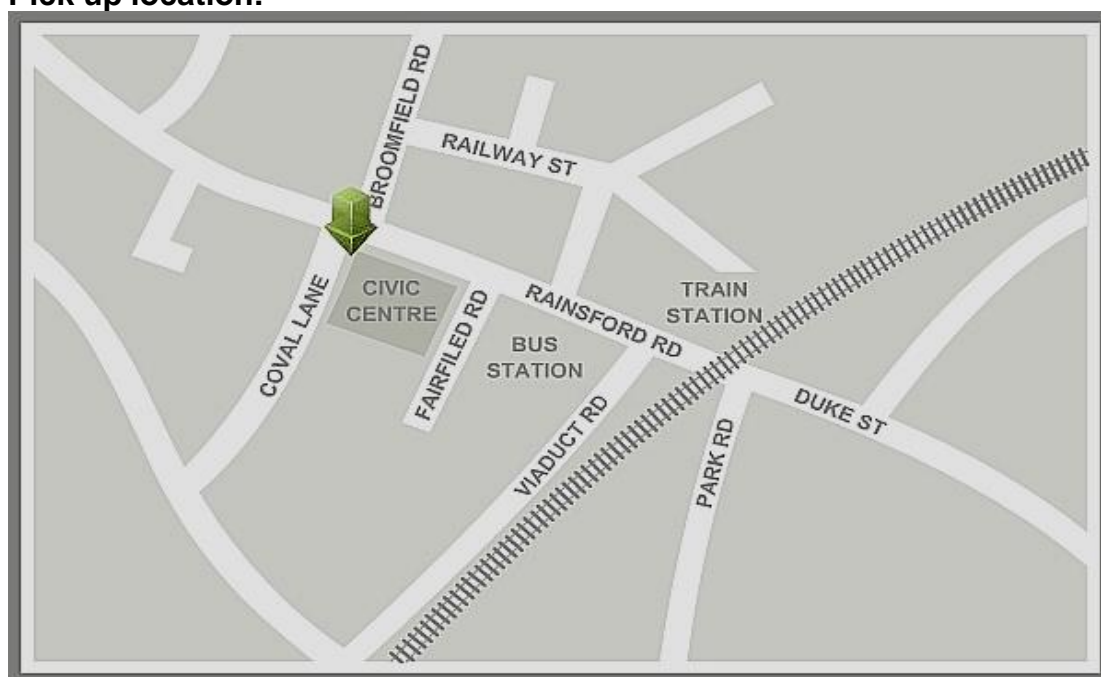

Writtle University College Chelmsford Shuttle Service

Are travelling to Writtle University College by train or public bus services?

Writtle University College operates a free shuttle bus service from and to Chelmsford Railway/Bus Station area on a first come first serve basis during FE term times only. The minibuses stop in Coval Lane, Chelmsford, (by the Council Offices). There is no fee or need to book a place on this service. Just get to the collection point during operational times.

Pick up location:

SERVICE OPERATION TIMES:- FE term dates only

MORNING - 8:15 to 9:15 am - Mon-Fri - Full service

(Due to the high demand for the service and that this service is subject to traffic conditions, it is the responsibility of the student to reach the pickup point as early as possible to leaving ample time to gain transport to reach the College in time for the start of the College day).